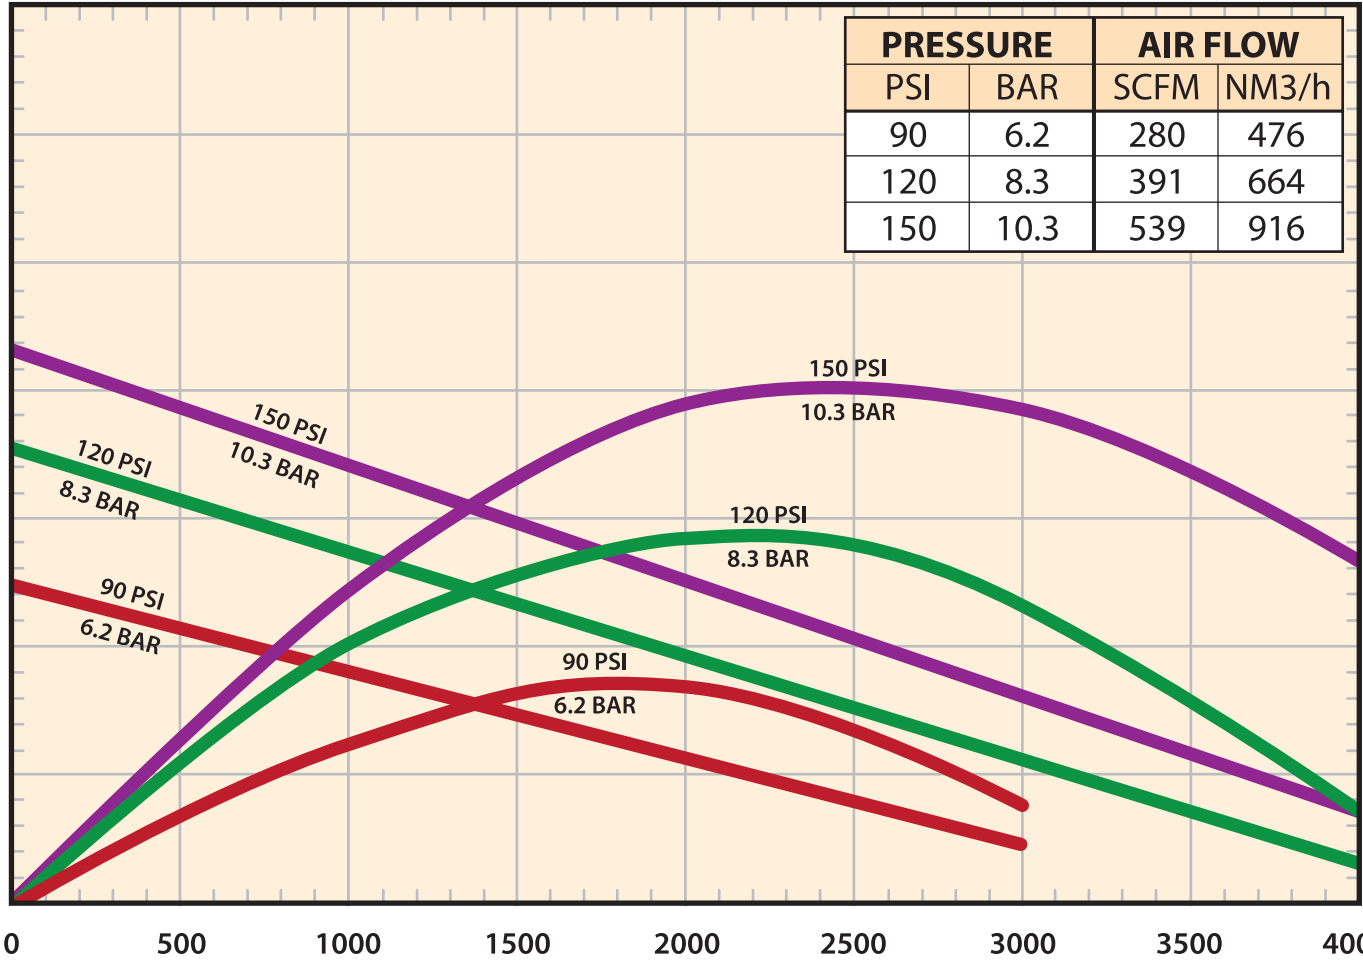

HIGH PRESSURE - PRQ 22 Series

nm ft lbs

hp kw

190
163
135
108
81
54
27
0

140
120
100
80
60
40
20
0

PRESSURE		AIR FLOW	
PSI	BAR	SCFM	NM3/h
90	6.2	280	476
120	8.3	391	664
150	10.3	539	916

30
25
20
15
10
5
0

22.4
18.6
14.9
11.2
7.5
3.7
0

Pinion Speed RPM