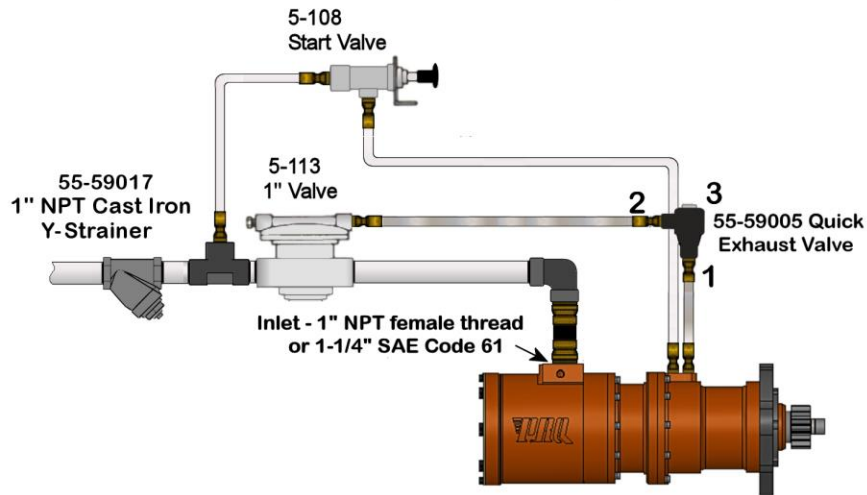

TYPICAL AIR INSTALLATIONS

WARNING - Do not operate this PRQ 22oh turbine starter with air pressure greater than the pressure rating on the nameplate.

COAST DOWN PERIOD
After a failed start attempt wait at least 30 seconds prior to the next start attempt. This is required in order for the turbine starter to stop rotating.