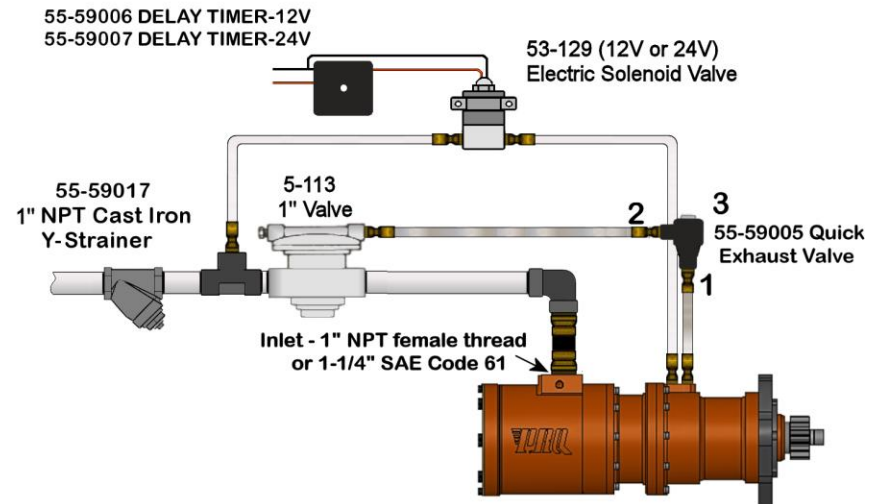

TYPICAL AIR INSTALLATIONS

WARNING - Do not operate this PRQ 22oh turbine starter with air pressure greater than the pressure rating on the nameplate.

COAST DOWN PERIOD
After a failed start attempt wait at least 30 seconds prior to the next start attempt. This is required in order for the turbine starter to stop rotating.