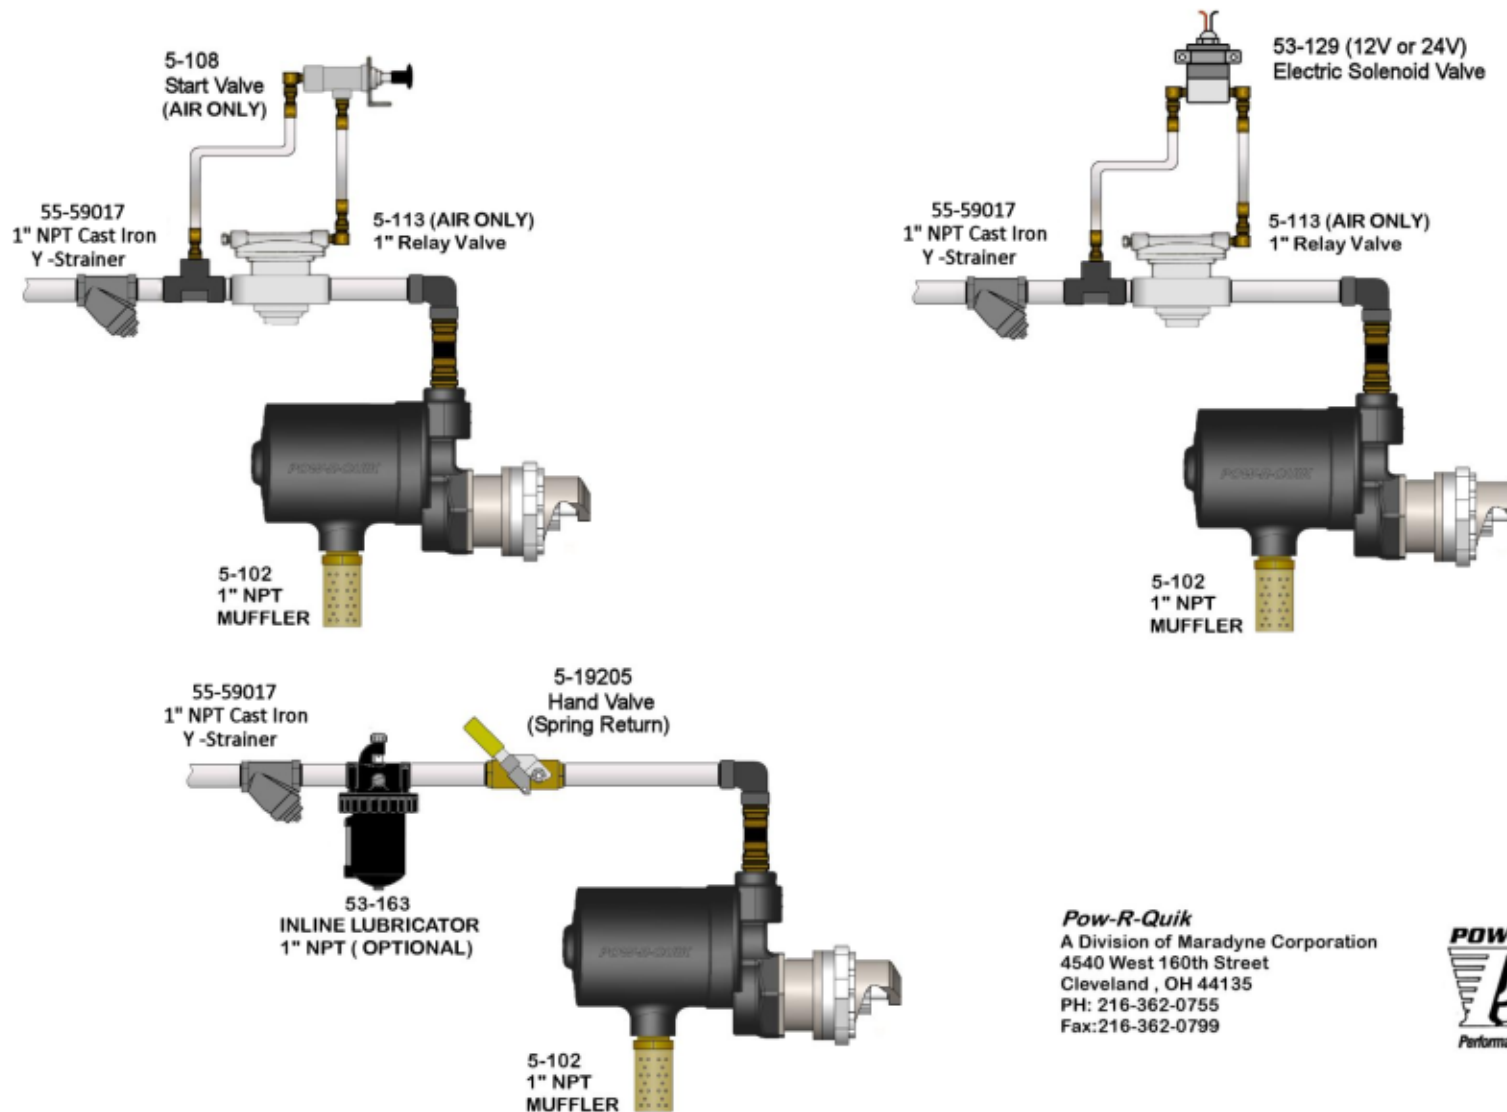

## LS-8 SERIES

**Pow-R-Quik**  
A Division of Maradyne Corporation  
4540 West 160th Street  
Cleveland, OH 44135  
PH: 216-362-0755  
Fax: 216-362-0799

**WARNING: Penetrating oil attack rotor vanes and cause motor failure. USE DIESEL FUEL OR SAE#10 NON-DETERGENT LUBE OIL ONLY.**  
LS series can be operated without lubrication for short crank cycles only. Should crank cycles exceed ten (10) seconds, lubrication must be provided to the air starter. It is recommended that lubrication is provided on all starters used in natural gas applications. Recommended drip rate: 15 drops per minute.